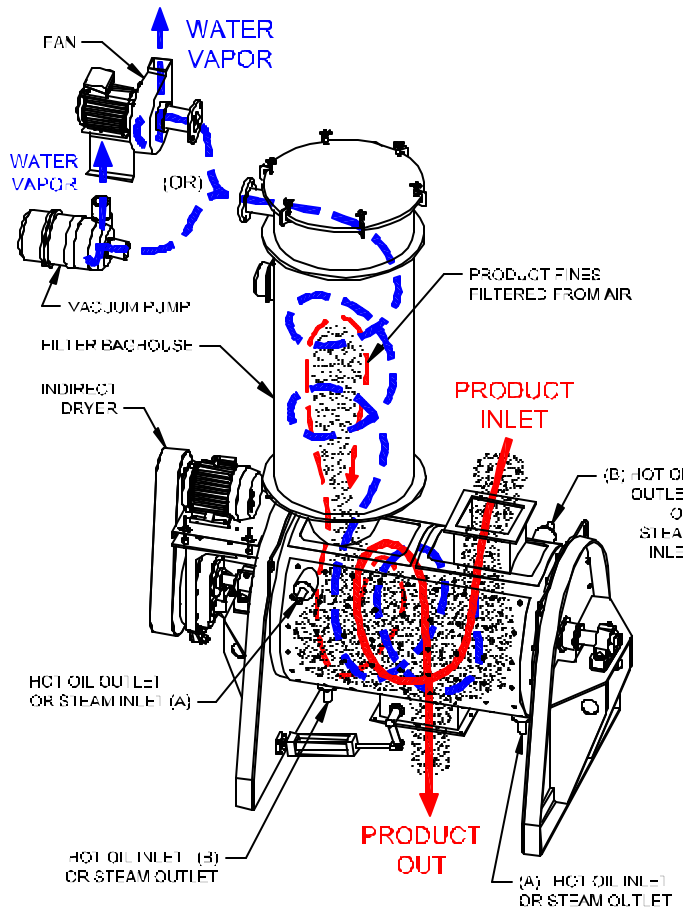

# IDS Dryer

## Indirect Wood Flour Drying System

-  Indirectly heated batch drying system
-  Designed to reduce wood flour moisture to less than 1%
-  Compact design requires limited space
-  Safe and easy to operate
-  The most economical drying system for rates below 1,500 lbs/hr.